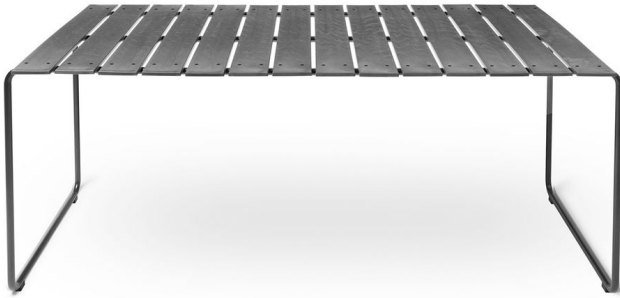

Mater Ocean Table

Recycled plastic slatted outdoor dining table with gunmetal steel frame.

DM0244

Dimensions
Width: 140cm
Height: 74cm
Depth: 70cm

Colour : Black

Description

Recycled plastic slatted outdoor dining table with gunmetal steel frame. Choose the environmentally friendly credentials of the Mater Ocean Rect Outdoor Dining Table.

Representing sustainable and innovative thinking, this contemporary outdoor dining table features a slatted table top formed from recycled fishing net hard plastic.

Practical and stylish, the slatted top encourages quick drying after rainfall as the coated metal frame creates a light yet durable structure.

Combine with the matching dining chairs (sold separately) for a coordinated look.

Product features:

Sustainable and biodegradable materials

Light structure with repeated slats and metal frames

Made and tested for outdoor use

Choice of black or concrete green finishes

Seats 4 guests comfortably

Based on original 1955 design by Joergen & Nanna Ditzel

Also available as a bistro table (sold separately)

Awarded: Wallpaper Magazine Design Award 2019