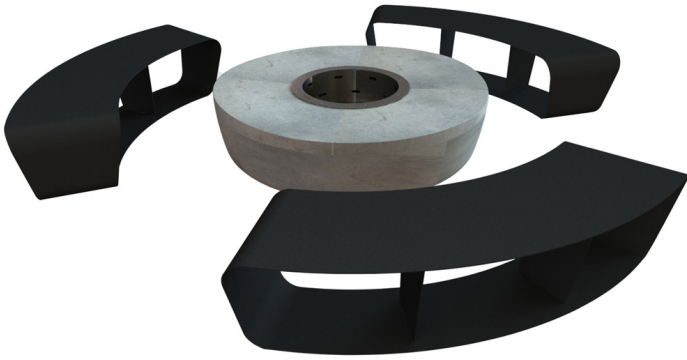

Glammfire Zarzuela Fire Pit

Steel and cement luxury Glammfire outdoor fire pit with modular bench seating.
GF0039

Dimensions
Height: 42cm

Colour : No
Material : Body: Cement
Benches: Lacquered Carbon Steel
Fuel Compartment: Brushed Aisi 316 Stainless Steel

Description

Steel and cement luxury Glammfire outdoor fire pit with modular bench seating.

Entertain into the early hours in style with the captivating Zarzuela Fire Pit by Glammfire.

A convivial focal point with three industrial steel benches, this designer fire pit is the perfect accent for your outdoor living space.

Made to endure, it is circular in shape with a charcoal/firewood burning fuel compartment and central pit surrounded by robust cement.

Metallic handles on the fuel compartment make emptying and cleaning easy as a protection cover completes the look in style.

Each bench tucks nicely away to create a sleek aesthetic when the fire pit is not in use.

Features:

- Stainless steel protection cover is included
- Includes 3x industrial curved steel benches
- Internal bench storage compartments for storing wood
- Round cement structure surrounds the central fuel/fire pit
- Fuel source: Firewood/Charcoal
- Metallic handles make cleaning fuel compartment easy
- Instruction manual included
- Approximate Weight: 500 kg