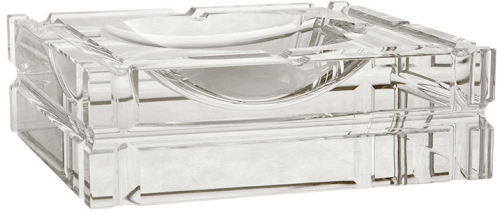

Eichholtz Nestor Ashtray

Sophisticated crystal ashtray from Eichholtz.

EI6033

Dimensions
Width: 21cm
Height: 6.7cm
Depth: 21cm

Colour : Clear
Material : Crystal

Description

Sophisticated crystal ashtray from Eichholtz. Accessorise your interior in style with the Nestor Ashtray. Designed by luxury homeware brand, Eichholtz, it is a fine addition for both classic and contemporary interior design schemes. Square in shape, this distinctive home accessory takes influence from the elegant silhouettes of Art Deco design. Expertly sculpted from fine crystal, it will up the style tempo of your interior scheme with its glamorous style and opulent allure. Combine with other crystal ware from the Eichholtz collection to enhance the style tempo of your interior and really stand out from the crowd.