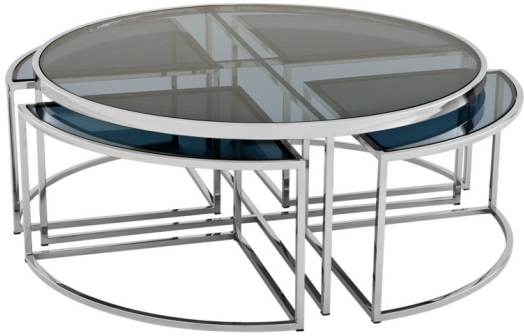

## Eichholtz Padova Coffee Table - Stainless Steel

Glass top nesting coffee table with stainless steel finish.

EI5944

Dimensions  
Height: 40.5cm

Colour : Silver  
Material : Polished Stainless Steel & Smoke Glass

### Description

Glass top nesting coffee table with stainless steel finish. Channel contemporary glamour into your interior with the Pavoda Coffee Table from Eichholtz. The Pavoda has a circular frame with timeless, luxurious appeal, making it the perfect focal point in your lounge or living space. Functional as well as stylish, the table saves valuable floor space with four charming nesting tables cleverly concealed beneath. Finished with a lavish stainless steel frame and seductive smoky glass table top, this impressive table will add unique designer style to both classic and contemporary interiors.