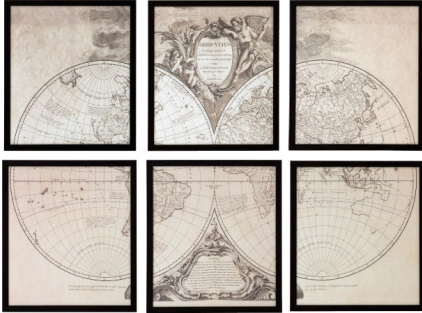

Eichholtz Ec199 Orbis Vetus Set Of 6 Prints

Set of framed prints from Eichholtz.
EI5526

Dimensions
Width: 57.5cm
Height: 53.5cm

Colour : Grey
Material : Wood & Glass

Description

Set of vintage and globally inspired prints from Eichholtz. The set includes six individual prints that when combined form the shape of the earth from two perspectives. Two of the prints also feature further detail with elegant script aspects. Each print in the stunning set comes with a black finished wooden frame and glass panel protection. Place your set in the drawing room, hallway or dining room of your home for a look that exudes sophisticated appeal combined with designer style. Note: Dimensions shown are per print