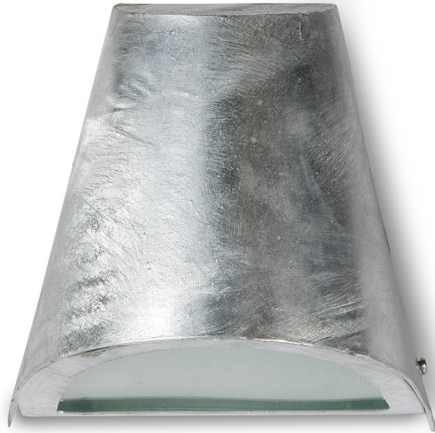

Garden Trading St Ives Funnel Down Light

Martime style galvanised external wall light.
GT0096

Dimensions
Width: 10.5cm
Height: 16cm
Depth: 15.5cm

Colour : Grey
Material : Hot Dipped Galvanised Steel

Description

The Funnel Down Light has a distinctly maritime feel. Inspired by a ship's funnel, this wall-mounted down light could be used as a porch light but is particularly good for lighting up pathways and corridors, both inside and out. The Funnel Down Light's hot-dipped galvanised steel body is completely weatherproof, making it suitable even for coastal locations. The light's slightly rough finish and appearance are as a result of the hot-dipping process and are an intrinsic part of its look. Suitable for indoor and outdoor use. Requires 1 x GU10 Halogen bulb (not included).