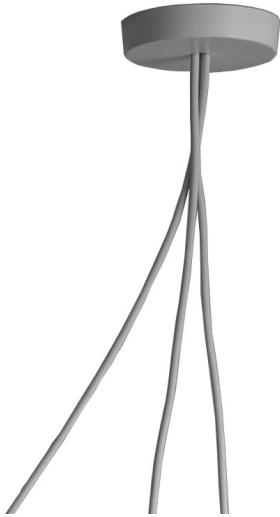

Flos Aim Multiple Rose

Aluminium multiple ceiling rose for hardwired Flos Aim Suspension lights.
FL3123

Dimensions
Height: 21.1cm
Length: Cord: 300/900cm

Colour : White
Material : Aluminium & Polycarbonate & ABS

Description

Aluminium multiple ceiling rose for hardwired Flos Aim Suspension lights.

A sleek circular ceiling rose from lighting experts, Flos.

This multiple ceiling rose is compatible to hold up to five hardwired versions of the Aim Suspension Lights from Flos (sold separately here.)

Available in a choice of colours, this complementing Flos Aim Suspension Light accessory can be used to enhance your interior aesthetic by creating a layered illumination and multiple installation from above.

Please note: This is compatible with the small and large versions of the Flos Aim Pendant Light hardwired only.

Installation: Can hold up to 5x Aim hardwired pendants.

Further note: The Aim Pendant lampshades, ceiling anchors and cables pictured are not included - please view the Houseology Flos Aim Pendant collection to purchase these items separately.