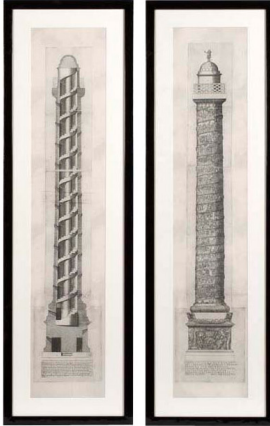

## Eichholtz Prints Ec185 Columna Set Of 2

Set of 2 classic eichholtz fine art prints.  
EI4556

Dimensions  
Width: 34cm  
Height: 112cm

Colour : Black

---

### Description

Set of 2 classic Eichholtz fine art prints featuring Ec185 Columna illustrations. Each print has intricate architectural detailing drawn within the tower structures and is mounted with white surround and black frame.

Add traditional charm to your home interior with this sophisticated set which look fabulous hung together or apart. Note: Dimensions shown are per print