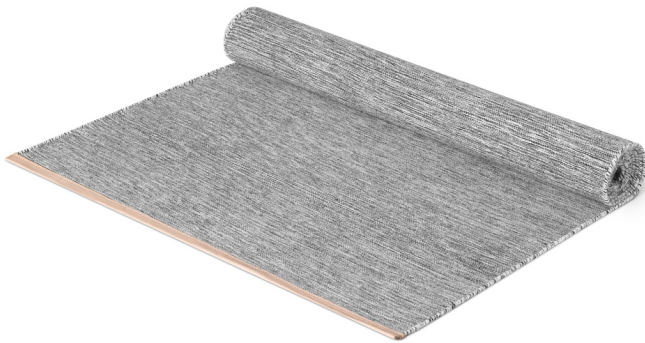

Design House Stockholm Bjork Rug - Light Grey - XL

Design House Stockholm Bjork Rug - Light Grey -
XL
DE0207

Dimensions
Width: 300cm
Depth: 200cm

Colour : Grey
Material : 100% Wool with Leather Trim

Description

The Bjork floor rug is a hand-woven piece of handicraft which makes each one unique.
Made from wool the Bjork collection is based on the shifting grey tones of natural welft.
The expression of the woven structure comes from the inspiration of the black and white trunk of a birch tree and the leather represents the inside of the bark.