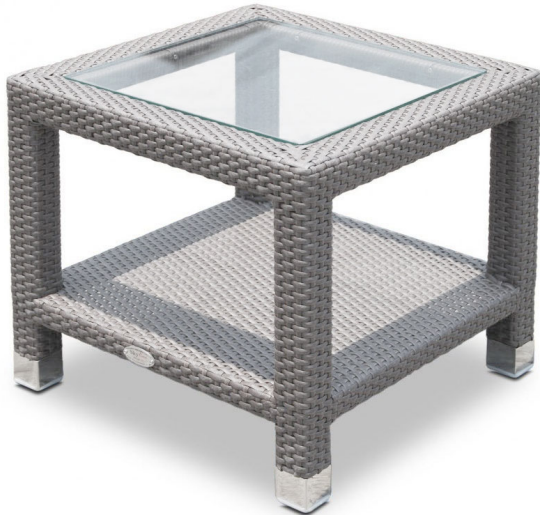

## Skyline Anzio Side Table

Luxury outdoor side table from Skyline with glass top.

KC2396

Dimensions  
Width: 50cm  
Height: 45cm  
Depth: 50cm

Colour : Blue  
Material : UV-resistant Polyethylene & Glass

### Description

Relax this summer with the Anzio Side Table. Whether it's for your home or for your holiday home, this piece is clearly the way to lounge in style. Image shown with shimmer viola weave with glass top.