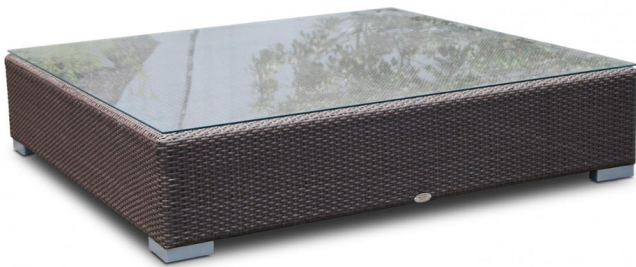

## Skyline Pacific Coffee Table

Contemporary outdoor java weave, glass topped coffee table from Skyline.  
KC2057

Colour : No  
Material : UV-resistant Polyethylene

### Description

Contemporary pacific coffee table with different colours of weave available to suit your garden scheme and completed with glass top for protection.