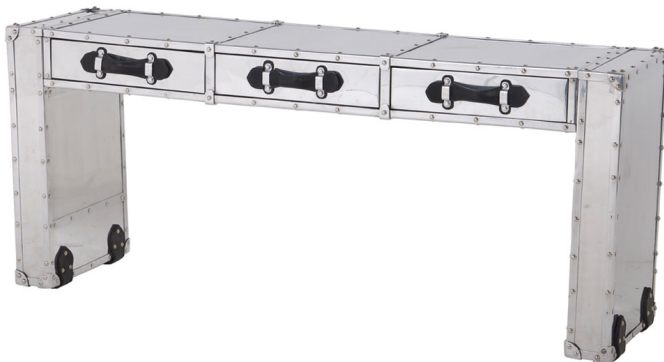

## Eichholtz Catalina Console Table

Polished aluminium console table.  
EI2150

Dimensions  
Width: 160cm  
Height: 68cm  
Depth: 43cm

Colour : Silver  
Material : Aluminium

### Description

Aviator styled polished aluminum console table with aeronautical detailing and black leather handles. With three drawers and finished all round, this console table will look great in a hallway and add style to any scheme with its unique character.